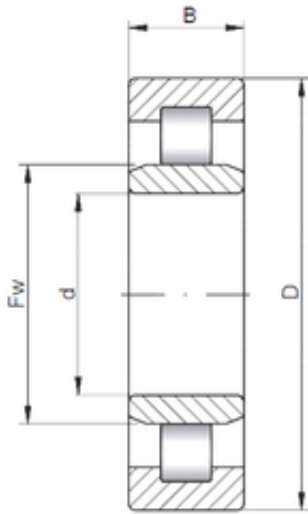

AMERICAN Timken BEARING MFG.CORP.

30 mm x 90 mm x 23 mm ISO NU406
cylindrical roller bearings

Bearing No. NU406

Size	30x90x23 mm
Bore Diameter	30 mm
Outer Diameter	90 mm
Width	23 mm
d	30 mm
D	90 mm
B	23 mm
C	23 mm

NU406 Bearing 2D drawings and 3D CAD models