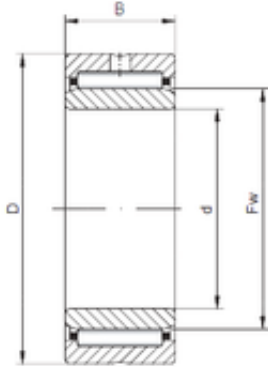

AMERICAN Timken BEARING MFG.CORP.

110 mm x 140 mm x 30 mm ISO NA4822 needle roller bearings

Bearing No. NA4822

| | |
|----------------|---------------|
| Size | 110x140x30 mm |
| Bore Diameter | 110 mm |
| Outer Diameter | 140 mm |
| Width | 30 mm |
| d | 110 mm |
| Fw | 120 mm |
| D | 140 mm |
| B | 30 mm |
| C | 30 mm |

NA4822 Bearing 2D drawings and 3D CAD models