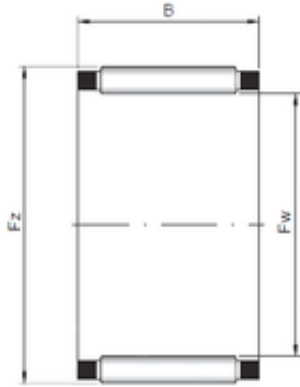

### ISO K17x21x15 needle roller bearings

Bearing No. K17x21x15

Size	17x21x15 mm
Bore Diameter	17 mm
Outer Diameter	21 mm
Width	15 mm
Fw	17 mm
Ew	21 mm
B	15 mm

K17x21x15 Bearing 2D drawings and 3D CAD models