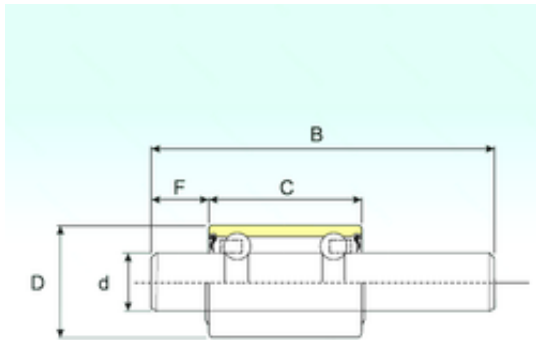

# AMERICAN Timken BEARING MFG.CORP.

15,918 mm x 30 mm x 101,2 mm ISB  
WB1630101 deep groove ball bearings

Bearing No. WB1630101

Size	15.918x30x101.2 mm
Bore Diameter	15,918 mm
Outer Diameter	30 mm
Width	101,2 mm
d	15,918 mm
D	30 mm
B	101,2 mm
C	38,89 mm
F	27,5 mm

WB1630101 Bearing 2D drawings and 3D CAD models