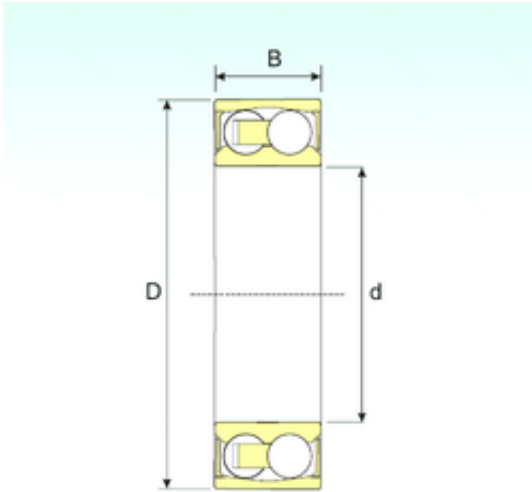

## AMERICAN Timken BEARING MFG.CORP.

20 mm x 47 mm x 18 mm ISB 2204-2RSTN9 self aligning ball bearings

Bearing No. 2204-2RSTN9

Size	20x47x18 mm
Bore Diameter	20 mm
Outer Diameter	47 mm
Width	18 mm
d	20 mm
D	47 mm
B	18 mm
C	18 mm
Weight	0,14 Kg
Basic dynamic load rating (C)	12,45 kN
Basic static load rating (C0)	3,33 kN

2204-2RSTN9 Bearing 2D drawings and 3D CAD models