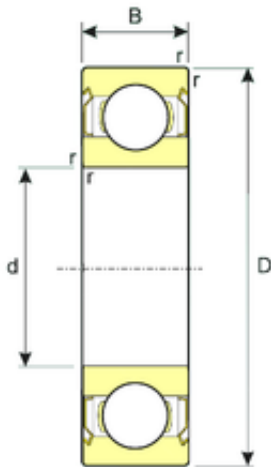

AMERICAN Timken BEARING MFG.CORP.

45 mm x 68 mm x 12 mm ISB SS 61909-ZZ deep groove ball bearings

Bearing No. SS 61909-ZZ

Size	45x68x12 mm
Bore Diameter	45 mm
Outer Diameter	68 mm
Width	12 mm
d	45 mm
D	68 mm
B	12 mm
C	12 mm
Weight	0,128 Kg
Basic dynamic load rating (C)	15,1 kN
Basic static load rating (C0)	11,2 kN

SS 61909-ZZ Bearing 2D drawings and 3D CAD models