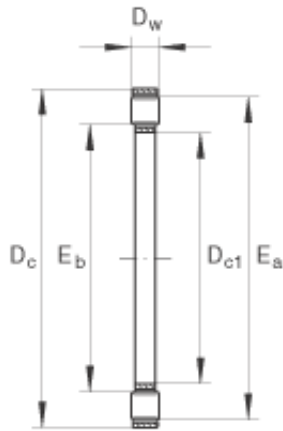

AMERICAN Timken BEARING MFG.CORP.

INA K81110-TV thrust roller bearings

Bearing No. K81110-TV

Size	50x70x6 mm
Bore Diameter	50 mm
Outer Diameter	70 mm
Width	6 mm
D_{c1}	50 mm
D_c	70 mm
D_w	6 mm
E_a	68 mm
E_b	52 mm
m	0,038 kg / Weight
C_a	62000 N / Dynamic load rating (axial)
C_{0a}	177000 N / Static load rating (axial)
C_{ua}	17400 N / Fatigue limit load
n_G	4900 1/min / Limiting speed
n_B	1810 1/min / Reference speed
	GS81110 / Allocated housing locating washer
	WS81110 / Allocated shaft locating washer
Category	Ball Bearings
Inventory	0.0
Manufacturer Name	SCHAEFFLER GROUP
Minimum Buy Quantity	N/A
Weight / Kilogram	0

K81110-TV Bearing 2D drawings and 3D CAD models

AMERICAN Timken BEARING MFG.CORP.

EAN	4012802369267
Product Group	B00308