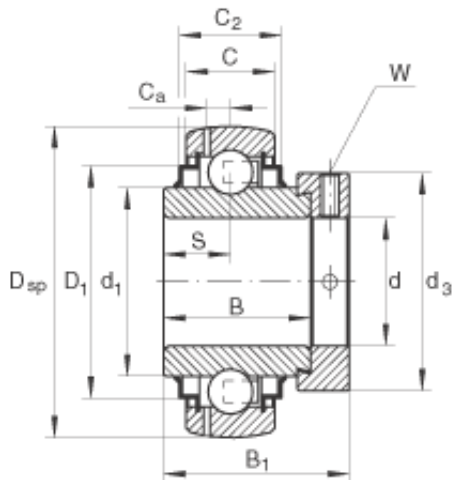

AMERICAN Timken BEARING MFG.CORP.

INA GE60-KRR-B-FA101 deep groove ball bearings

Bearing No. GE60-KRR-B-FA101

Size	60x110x77.9 mm
Bore Diameter	60 mm
Outer Diameter	110 mm
Width	77,9 mm
d	60 mm
D _{SP}	110 mm
B ₁	77,9 mm
B	61,9 mm
C	24 mm
C ₂	29 mm
C _a	7,2 mm
D ₁	94,5 mm
d ₁	76,5 mm
d _{3 max}	84 mm
S	31 mm
W	5 mm
m	1,8 kg / Weight
C _r	52000 N / Dynamic load rating (radial)
C _{0r}	36000 N / Static load rating (radial)

GE60-KRR-B-FA101 Bearing 2D drawings and 3D CAD models