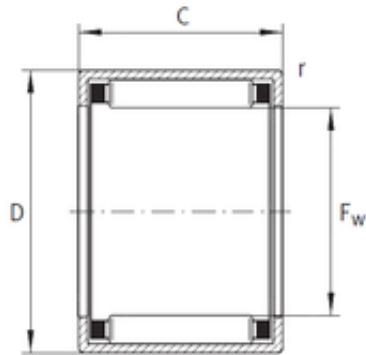

AMERICAN Timken BEARING MFG.CORP.

INA SCE1616 needle roller bearings

Bearing No. SCE1616

Size	25.4x31.75x25.4 mm
Bore Diameter	25,4 mm
Outer Diameter	31,75 mm
Width	25,4 mm
Fw	25,4 mm
D	31,75 mm
C	25,4 mm
Weight	0,038 Kg
Basic dynamic load rating (C)	24,8 kN
Basic static load rating (C0)	45,5 kN
Category	Roller Bearings
Inventory	0.0
Manufacturer Name	SCHAEFFLER GROUP
Minimum Buy Quantity	N/A
Weight / Kilogram	0
EAN	4012802069884
Product Group	B04144

SCE1616 Bearing 2D drawings and 3D CAD models