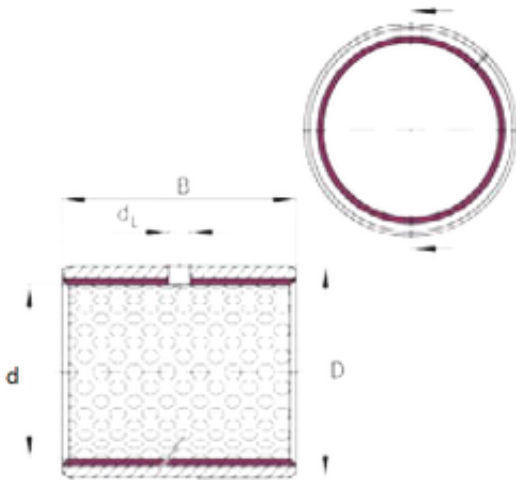

AMERICAN Timken BEARING MFG.CORP.

25 mm x 28 mm x 15 mm INA EGB2515-E50
plain bearings

Bearing No. EGB2515-E50

EGB2515-E50 Bearing 2D drawings and 3D CAD models

Size	25x28x15 mm
Bore Diameter	25 mm
Outer Diameter	28 mm
Width	15 mm
d	25 mm
D	28 mm
B	15 mm
dL	4 mm
Category	Bearings
Inventory	0.0
Manufacturer Name	SCHAEFFLER GROUP
Minimum Buy Quantity	N/A
Weight / Kilogram	0
EAN	4012802062762
Product Group	B04264