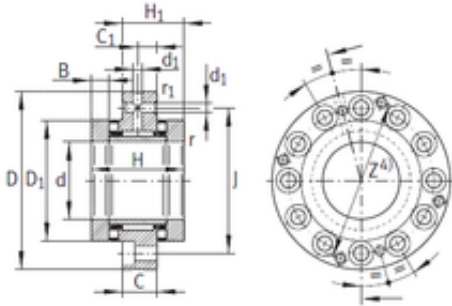

AMERICAN Timken BEARING MFG.CORP.

65 mm x 155 mm x 17,5 mm INA
ZARF65155-TV complex bearings

Bearing No. ZARF65155-TV

Size	65x155x22.5 mm
Bore Diameter	65 mm
Outer Diameter	155 mm
Width	22,5 mm
d	65 mm
D	155 mm
C	22,5 mm
H	82 mm
d1	6 mm
r min.	0,3 mm
r1 min.	0,6 mm
B	17,5 mm
C1	12,5 mm
D1	110 mm
H1	51 mm
J	128 mm
da min.	97 mm
Da max.	111 mm
Weight	5,1 Kg
Dynamic load rating radial (C)	54 kN
Dynamic load rating axial (C)	172 kN
Static load rating radial (C0)	104 kN
Static load rating axial (C0)	500 kN
(Grease) Lubrication Speed	900 r/min

ZARF65155-TV Bearing 2D drawings and 3D CAD models

AMERICAN Timken BEARING MFG.CORP.

Category	Ball Bearings
Inventory	0.0
Manufacturer Name	SCHAEFFLER GROUP
Minimum Buy Quantity	N/A
Weight / Kilogram	6.107
EAN	4047643182393
Product Group	B00234