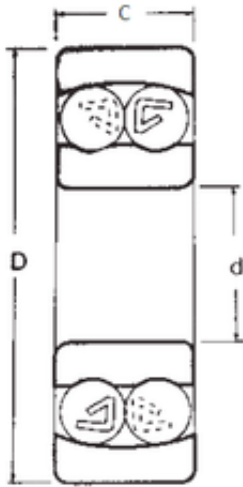

## AMERICAN Timken BEARING MFG.CORP.

25 mm x 52 mm x 15 mm FBJ 1205 self aligning ball bearings

Bearing No. 1205

Size	25x52x15 mm
Bore Diameter	25 mm
Outer Diameter	52 mm
Width	15 mm
d	25 mm
D	52 mm
B	15 mm
C	15 mm
Weight	0,141 Kg
Basic dynamic load rating (C)	12,1 kN
Basic static load rating (C0)	3,3 kN
(Grease) Lubrication Speed	12000 r/min

1205 Bearing 2D drawings and 3D CAD models