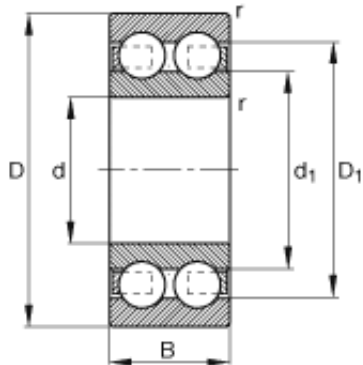

AMERICAN Timken BEARING MFG.CORP.

35 mm x 72 mm x 23 mm FAG 4207-B-TVH
deep groove ball bearings

Bearing No. 4207-B-TVH

Size	35x72x23 mm
Bore Diameter	35 mm
Outer Diameter	72 mm
Width	23 mm
d	35 mm
D	72 mm
B	23 mm
D ₁	60,1 mm
D _{a max}	65 mm
d ₁	47,7 mm
d _{a min}	42 mm
r _{a max}	1 mm
r _{min}	1,1 mm
m	0,407 kg / Weight
C _r	39500 N / Dynamic load rating (radial)
C _{0r}	30000 N / Static load rating (radial)
n _G	9300 1/min / Limiting speed
n _B	8700 1/min / Reference speed
C _{ur}	1520 N / Fatigue limit load, radial

4207-B-TVH Bearing 2D drawings and 3D CAD models