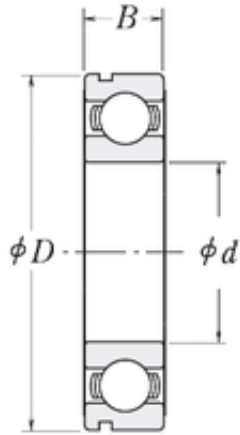

## AMERICAN Timken BEARING MFG.CORP.

220 mm x 300 mm x 38 mm CYSD 6944N deep groove ball bearings

Bearing No. 6944N

Size	220x300x38 mm
Bore Diameter	220 mm
Outer Diameter	300 mm
Width	38 mm
d	220 mm
D	300 mm
B	38 mm
C	38 mm
r min.	2,1 mm
Weight	7,88 Kg
Basic dynamic load rating (C)	146 kN

6944N Bearing 2D drawings and 3D CAD models