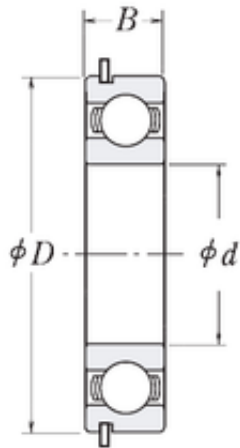

## AMERICAN Timken BEARING MFG.CORP.

105 mm x 130 mm x 13 mm CYSD 6821NR  
deep groove ball bearings

Bearing No. 6821NR

Size	105x130x13 mm
Bore Diameter	105 mm
Outer Diameter	130 mm
Width	13 mm
d	105 mm
D	130 mm
B	13 mm
C	13 mm
r min.	1 mm
Weight	0,295 Kg
Basic dynamic load rating (C)	20,3 kN

6821NR Bearing 2D drawings and 3D CAD models