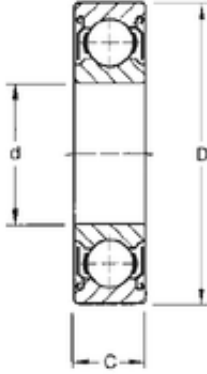

AMERICAN Timken BEARING MFG.CORP.

180 mm x 225 mm x 22 mm CYSD 6836-ZZ
deep groove ball bearings

Bearing No. 6836-ZZ

Size	180x225x22 mm
Bore Diameter	180 mm
Outer Diameter	225 mm
Width	22 mm
d	180 mm
D	225 mm
B	22 mm
C	22 mm
r min.	1,1 mm
Weight	1,98 Kg
Basic dynamic load rating (C)	60,5 kN

6836-ZZ Bearing 2D drawings and 3D CAD models