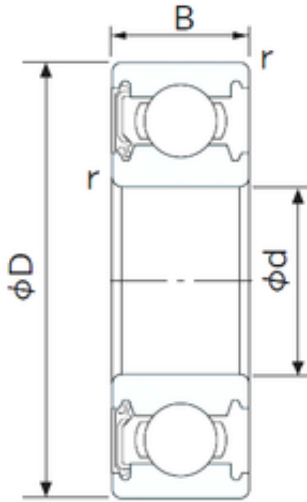

AMERICAN Timken BEARING MFG.CORP.

120 mm x 165 mm x 22 mm CYSD 6924-RZ
deep groove ball bearings

Bearing No. 6924-RZ

Size	120x165x22 mm
Bore Diameter	120 mm
Outer Diameter	165 mm
Width	22 mm
d	120 mm
D	165 mm
B	22 mm
C	22 mm
r min.	1,1 mm
Weight	1,131 Kg
Basic dynamic load rating (C)	55 kN

6924-RZ Bearing 2D drawings and 3D CAD models